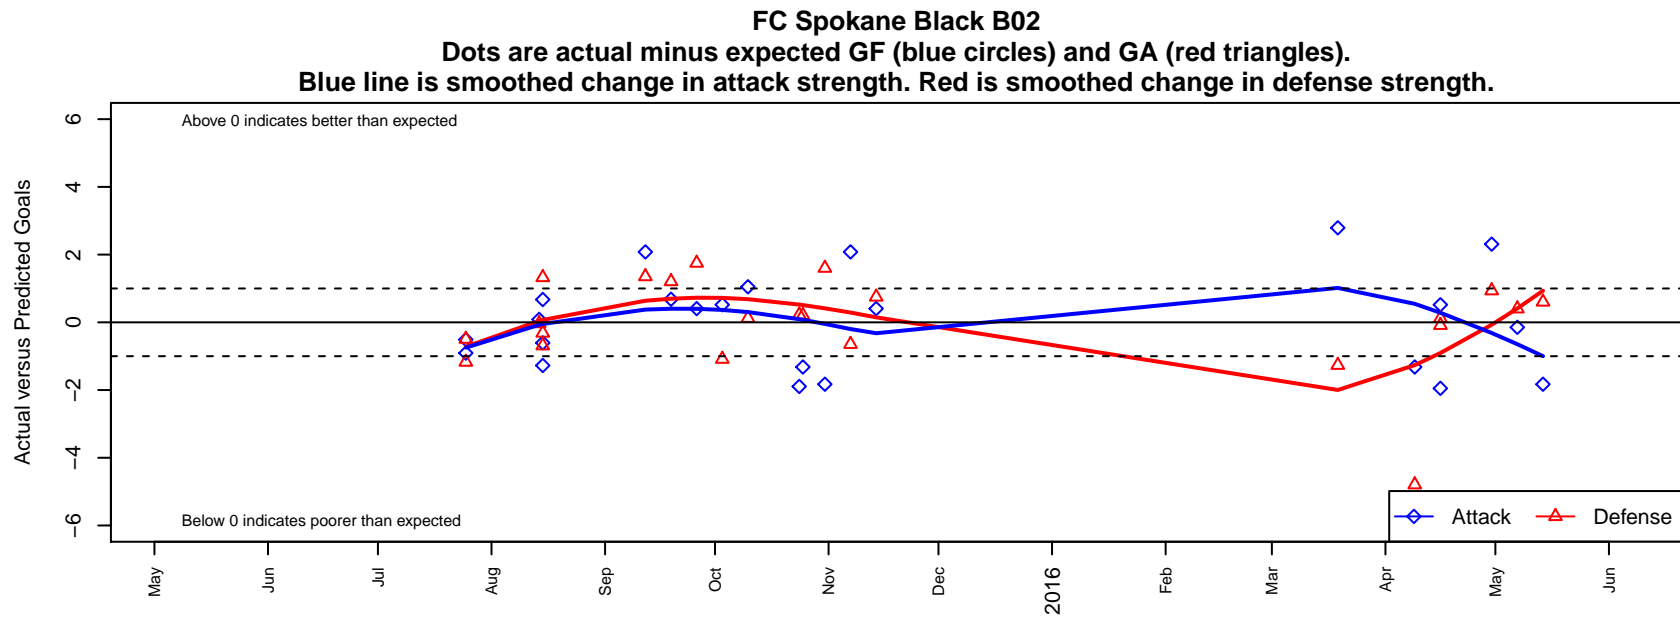

FC Spokane Black B02

FC Spokane
 Spokane, WA
 B02 total strength=827
 attack=1.52 defense=0.79
 fall league = PSPL–Inland Div 1 U13
 spr league = Spr PSPL–Inland Div 1 U13
 notes= Vela 2014; Owen Omiya 2015

**attack and defense variance (black dot)
relative to other teams
and top 10 in region**

**attack and defense rating
relative to others at age
and all opponents in last 13 months**

Performance relative to 13 month average