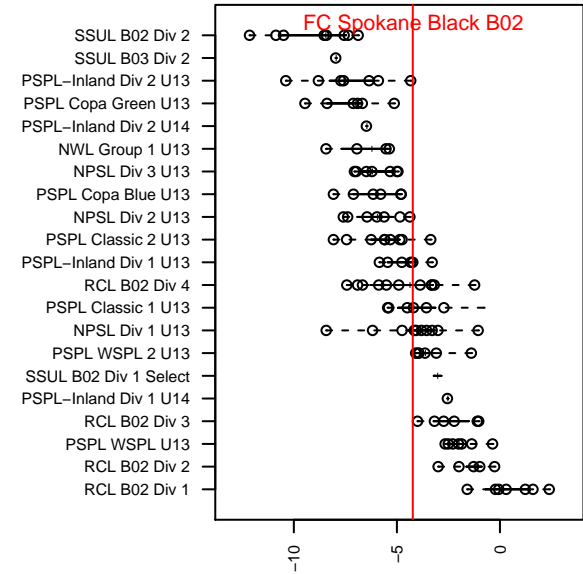

FC Spokane Black B02

FC Spokane
 Spokane, WA
 B02 total strength=827
 attack=1.52 defense=0.79
 fall league = PSPL–Inland Div 1 U13
 spr league = Spr PSPL–Inland Div 1 U13
 notes= Vela 2014; Owen Omiya 2015

alt names used:
 FC SPOKANE B02 BLACK (WA)
 FC Spokane B02 Black–Omiya
 FC Spokane B02 Black–Omiya

Venues played:
 2015 River City Cup U–13.14 Silver U14
 2015 Les Schwab NW Cup U13 U13
 2015 PSPL–Inland Div 1 U13
 2015 Spr PSPL–Inland Div 1 U13

**attack and defense variance (black dot)
relative to other teams
and top 10 in region**

**attack and defense rating
relative to others at age
and all opponents in last 13 months**

Performance relative to 13 month average